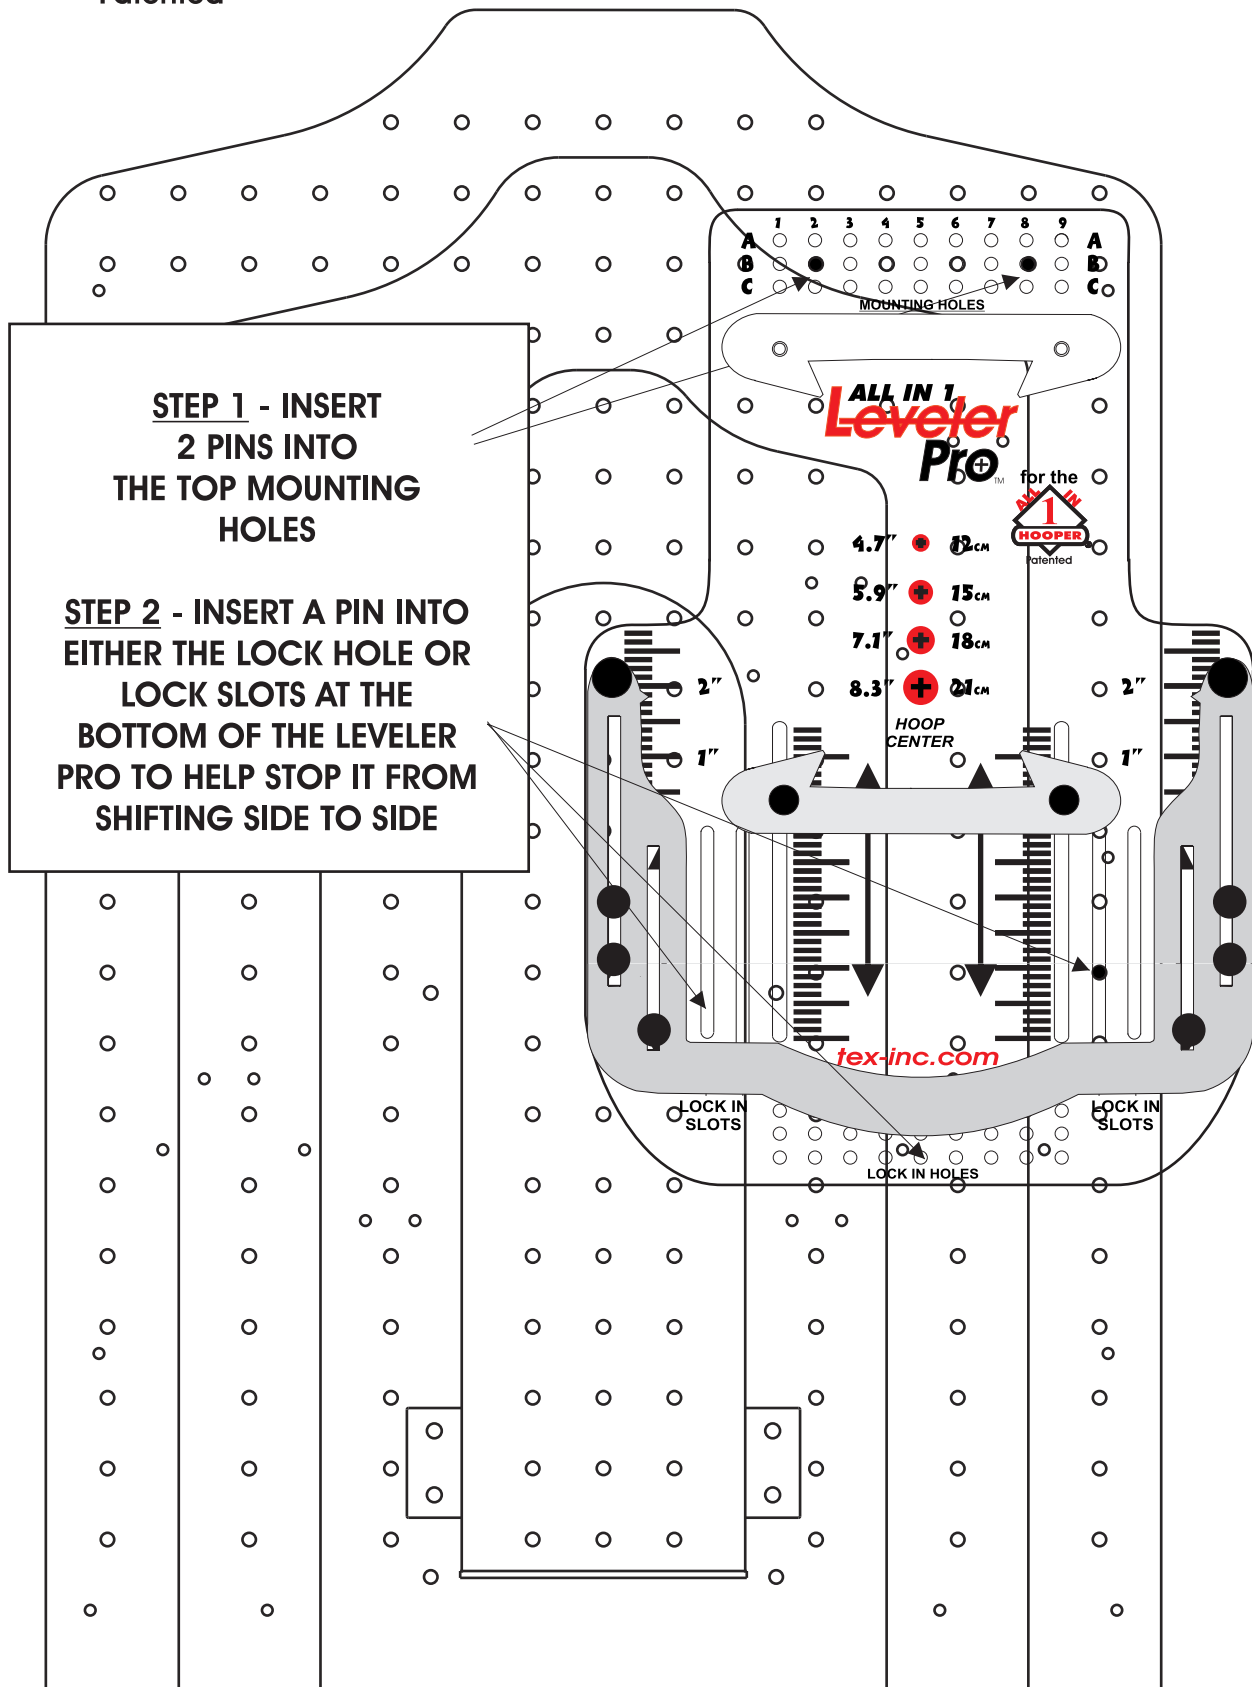

Mounting the Leveler Pro™ to The All In 1 Hooper®

Visit tex-inc.com for **FREE** Designs & **FREE** Digitizing Quote!